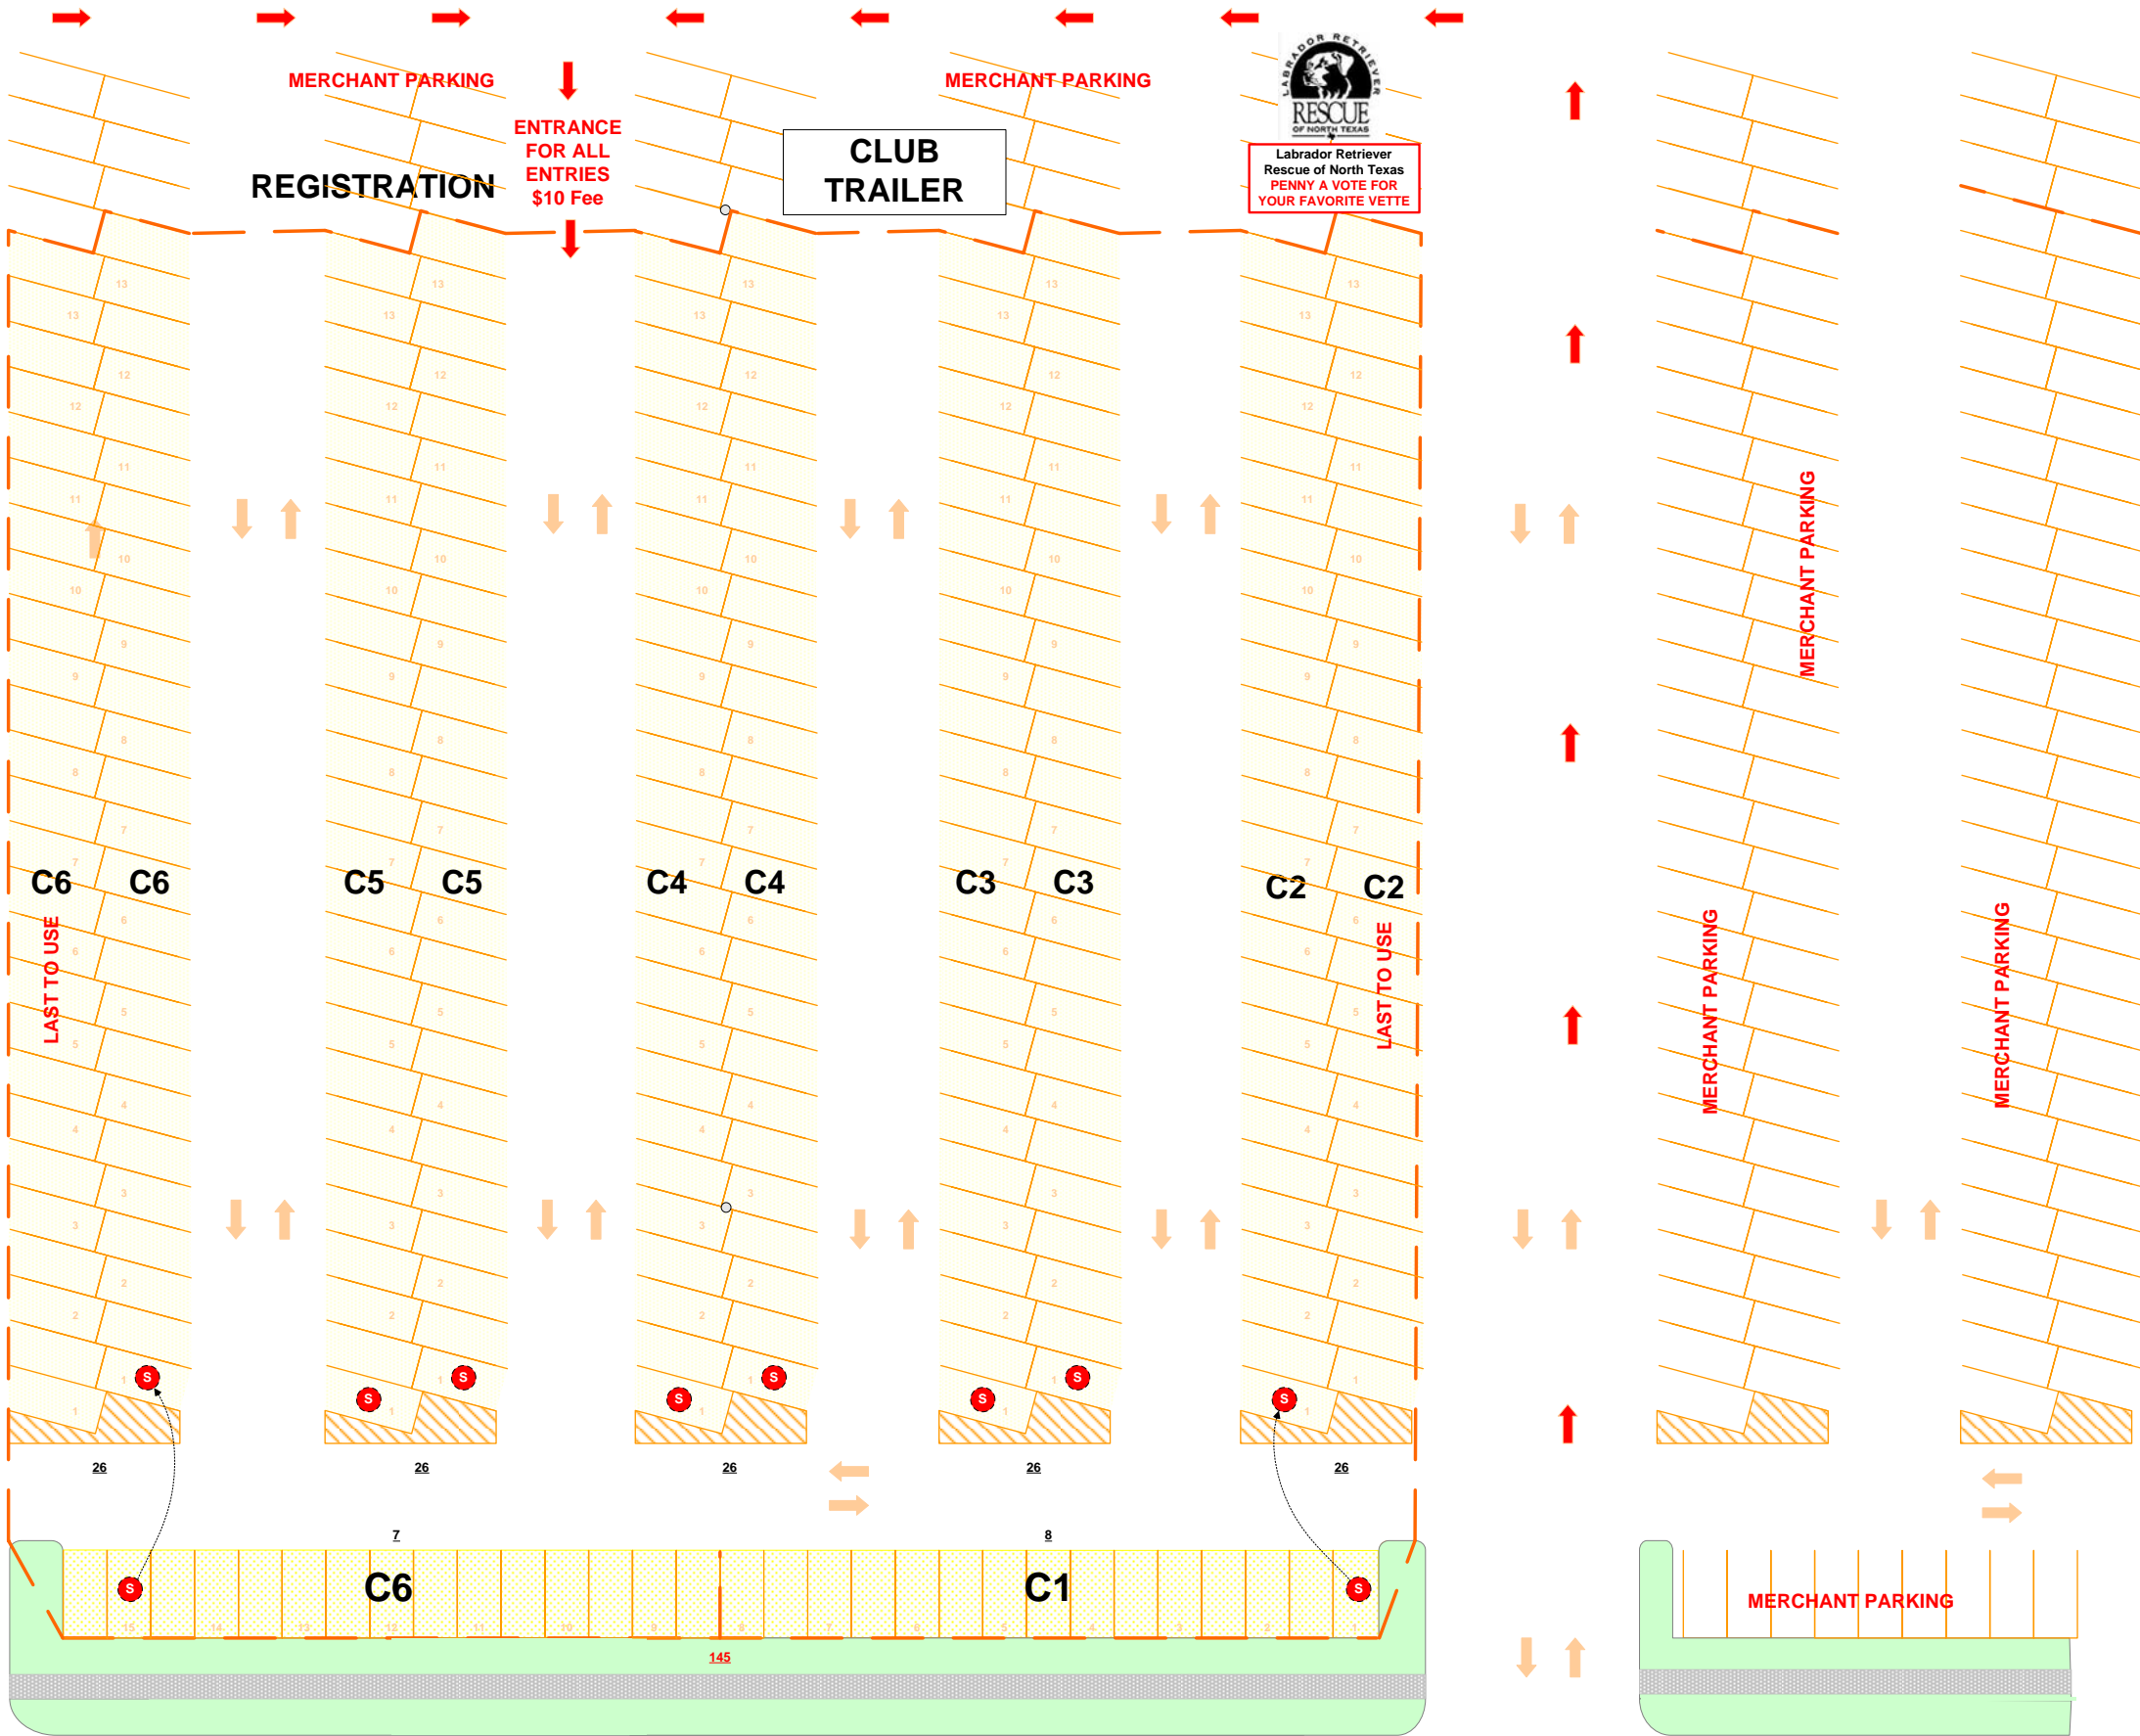

- 2004 Car Show Committee**
- Fred Rosett (2005 Special Events Coordinator)
- John Brefezynsk
  - Karyn Fowler
  - Sylvia Hoaldrige
  - Doc Lambert
  - Doug McMahan
  - Jan Ulrickson
  - Linda Walker
  - Don Wells
  - Kim West
- LEGEND:**
- C1 = 1953 thru 1962 (all were convertibles)
  - C2P = 1963 thru 1967 coupe
  - C2V = 1963 thru 1967 convertible
  - C3P = 1968 thru 1982 coupe
  - C3V = 1968 thru 1982 convertible
  - C4EP = 1984 thru 1990 early coupe
  - C4EV = 1984 thru 1990 early convertible
  - C4LP = 1991 thru 1996 late coupe
  - C4LV = 1991 thru 1996 early convertible
  - C5P = 1997 thru 2004 non-convertibles
  - C5V = 1997 thru 2004 convertible
  - C5SP = 1997 thru 2004 special edition non-convertibles
  - C5SV = 1997 thru 2004 special edition convertibles
  - non-convertible includes Z06, Hardtops, Coupes
  - C6P = 2005 thru 2006 coupe
  - C6V = 2005 thru 2006 convertible
  - RP1 = 1953 thru 1984 all body styles
  - RP2 = 1984 thru 1996 all body styles
  - RP3 = 1997 thru 2006 all body styles
  - MCM = Mild Custom (4-7 Mods) all body styles / years
  - WCM = Wild Custom (8-7 Mods) all body styles / years
  - S** = Start Parking HERE

**ANNUAL ALL CORVETTE CAR SHOW**

**COWTOWN** SATURDAY OCTOBER 8TH, 2005 10:00 am - 5:00 pm

Proceeds Benefit Local Charities

Location: 4521 Overton Ridge Blvd Ft Worth, TX

Brace CTV is presented by Lowe's

Classes: 9:00-10:00 am  
 \* 1-800-368-8888  
 \* Special Editions  
 \* Sale & Display  
 \* Custom / Modified  
 \* All-Forward  
 \* Participant's Choice Judging  
 \* Awards: 2,000 per

OVERTON RIDGE