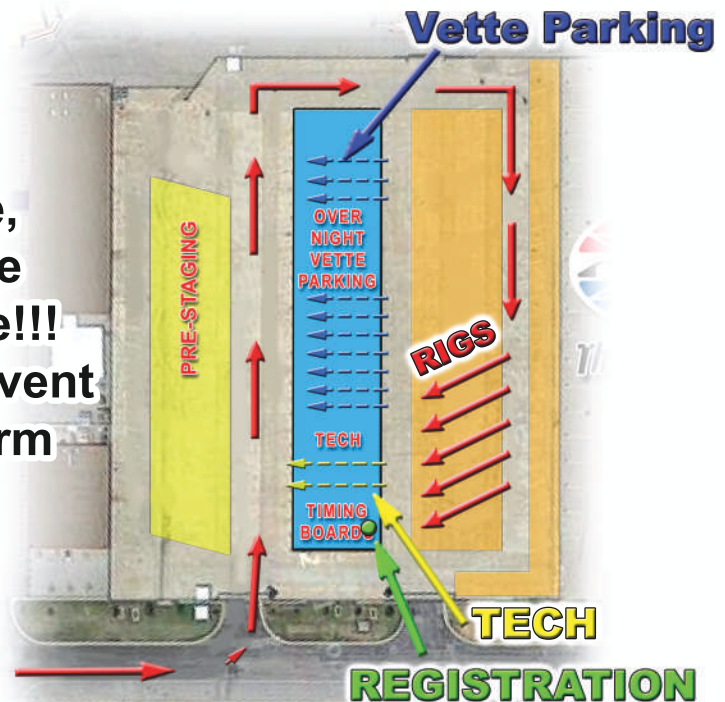

WELCOMES YOU!!!
...to the
SUPER SPEEDWAY WEEKEND!
WHEN YOU ARRIVE AT TMS

Friday Night

Pull in front of the NEXTEL garage, proceed behind it, then park on the back-side - squeeze in tight please!!!
Go inside and “check in” for the event
Pull your Vette with the “Tech” form into the “Tech Line”
Once Tched - pull your Vette into an empty garage stall

**Hospitality is being held
at the Host Hotel Friday,
from 6:00 pm to 10:00 pm**

NOTICE: INSURANCE WAIVERS

**There are 2 waivers; the one at the TMS
GATE is for the Track - the Event Waiver is
at the EVENT REGISTRATION - SIGN BOTH!**

Local Information

Texas Motor Speedway / Alliance Airport Area

Exit 70 (I-35W @ Hwy 114 - SE corner)

Shell Gas Station
Subway
Waffle House

2 mi East on Hwy 114 @ Litsey Rd

Seven 11
U-Haul
Waffle House

3 mi East on Hwy 114 Denton Hwy / 377

Exit 65 Hwy 170 (SE corner)

IHOP
McDonald's
Pilot Truck Stop
Subway

*There are several
new Restaurants
in Roanok - east on 114
~5 miles from TMS or east on
170 ~9 miles from the Hotel*

Exit 63 Heritage Trace Pkwy (East)