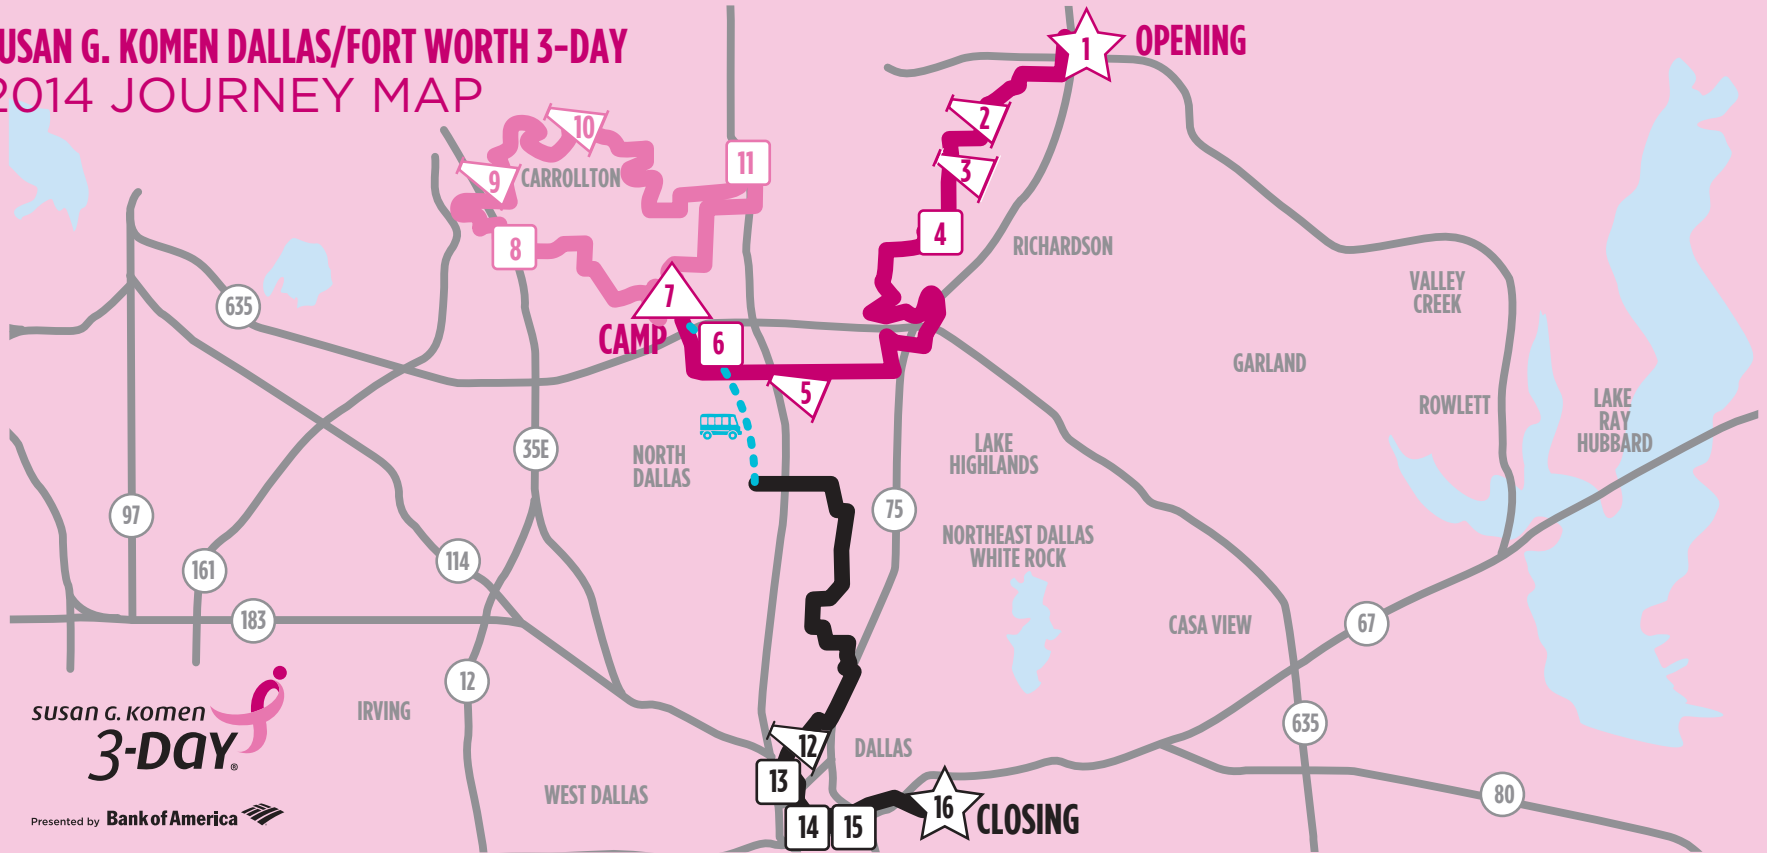

SUSAN G. KOMEN DALLAS/FORT WORTH 3-DAY 2014 JOURNEY MAP

susan g. komen
3-DAY

Presented by **Bank of America**

HIGHLIGHTS

1 **Opening Ceremony**
7:00 a.m.
Collin Creek Mall
811 N. Central Expressway
Plano, TX 75075

5 **Unity Church of Dallas
Cheering Station**
11:40 a.m. - 2:30 p.m.
6525 Forest Lane
Dallas, TX 75230
Mile 14.4

9 **Carrollton Elementary School
Cheering Station**
8:30 - 10:40 a.m.
1805 Pearl Street
Carrollton, TX 75006
Mile 6.3

13 **The Sixth Floor Museum at Dealey Plaza
Photo Op**
Mile 12.3

2 **Creskide Baptist Church
Cheering Station**
8:50 - 10:25 a.m.
1105 N. Waterview Drive
Richardson, TX 75080
Mile 5.8

6 **Phillips Arena / CNN Center
Photo Op**
Mile 21.0

10 **Bea Salazar Transition Center
Cheering Station**
9:35 a.m. - 12:20 p.m.
2416 Keller Springs Road
Carrollton, TX 75006
Mile 9.8

14 **Kennedy Memorial
Photo Op**
Mile 12.4

7 **Brookhaven College
Camp**
3939 Valley View Lane
Farmers Branch, TX
75244

11 **Addison Circle
Photo Op**
Mile 14.8

15 **Pioneer Plaza
Photo Op**
Mile 12.9

3 **Seventh Day Adventist Church
Cheering Station**
9:00 - 10:40 a.m.
1201 W. Belt Line Road
Richardson, TX 75080
Mile 6.7

8 **Historic Downtown Carrollton
Photo Op**
Mile 5.3

12 **Historic West End
Cheering Station**
11:10 a.m. - 2:10 p.m.
Ross Avenue between
N. Lamar St. & Houston St.
Dallas, TX 75210
Mile 12.0

16 **Closing Ceremony**
4:30 p.m.
Fair Park
S. Fitzhugh Ave. & 1st Ave.
Dallas, TX 75210

4 **Cottonwood Park
Photo Op**
Mile 7.4

LEGEND

DAY 1

DAY 2

DAY 3

CEREMONY

CAMP

PHOTO OP

CHEERING STATION

Share your 3-Day pictures and videos with us.

The3Day

@The3Day

@Komen3Day

#The3Day

@Komen3Day