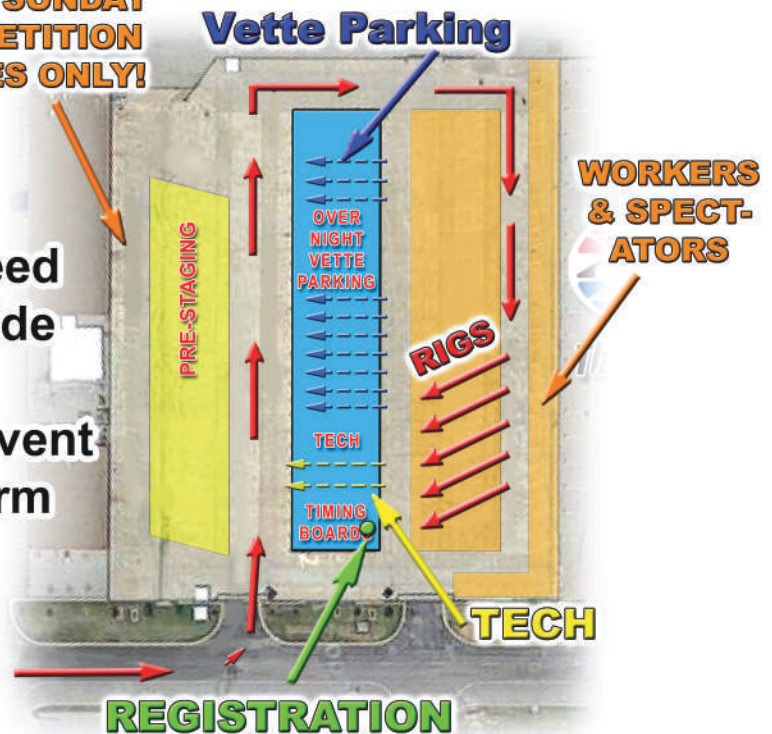

**WELCOMES YOU!!!**

**...to the**

***SUPER SPEEDWAY WEEKEND!***

**WHEN YOU ARRIVE AT TMS**

**SAT & SUNDAY  
COMPETITION  
VETTES ONLY!**

## Friday Night

**Competitor RIGs** - Please Pull in front of the NEXTEL garage, proceed behind it, then park on the back-side Squeeze in tight please!!!  
Go inside and "check in" for the event  
Pull your Vette with the "Tech" form into the "Tech Line"  
Once Teched - pull your Vette into an empty garage stall

### **NOTICE: INSURANCE WAIVERS**

**There are 2 waivers; the one at the TMS  
GATE is for the Track - the Event Waiver is  
at the EVENT REGISTRATION - SIGN BOTH!**

#### Exit 65 Hwy 170 (SE corner)

IHOP  
McDonald's  
Pilot Truck Stop  
Subway

*There are several  
new Restaurants  
in Roanok - east on 114  
~5 miles from TMS or east on  
170 ~9 miles from the Hotel*