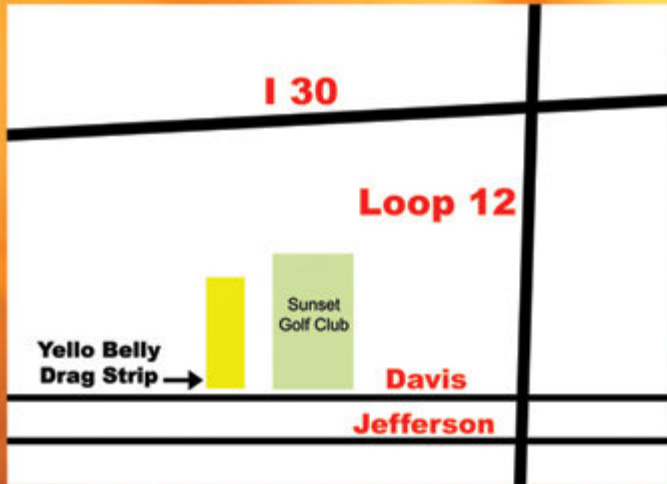

Car Show

Best of Show
by popular vote

50/50 Pot

\$5 Car Entry*
benefiting charity

20+ Classes

Door Prizes

Guided Fishing
Trip For 3

Gift Cards

and More...

Racing

Low ET Prize

\$250 cash prize for overall low ET. Prizes will be awarded after 8 pm CST.

Gates Open at 1:00pm
Registration 1:30pm - 3:00pm

4702 Hwy 180 Grand Prairie, TX
www.yellobellydragstrip.com
(214) 668-9965