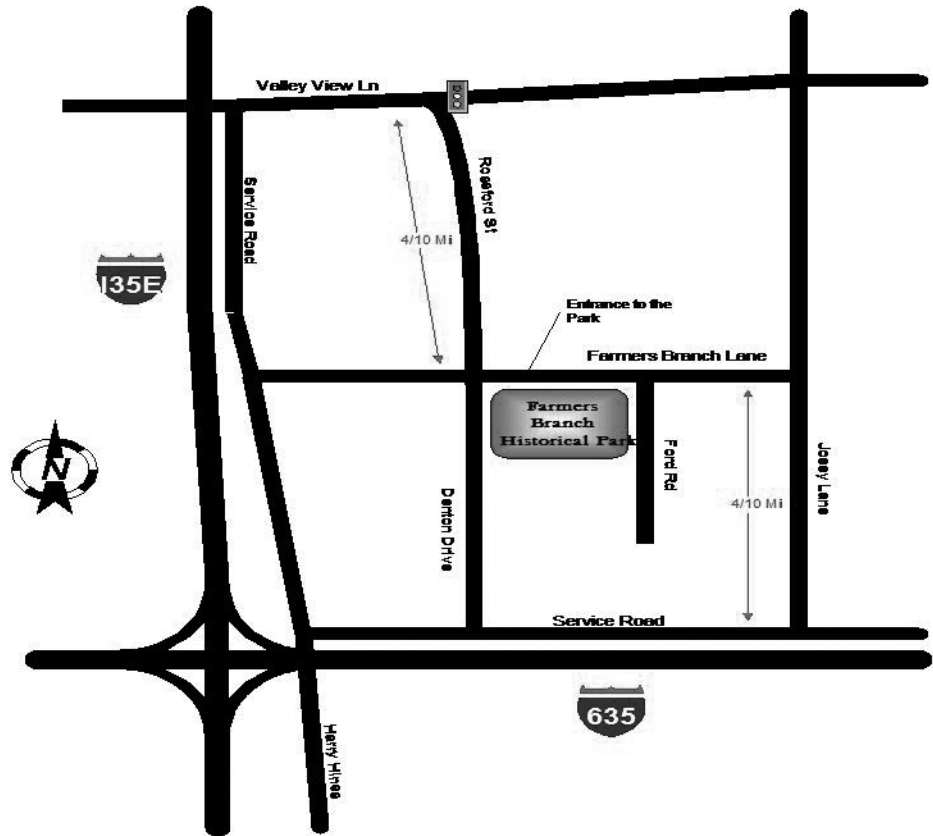

10th Annual PNP Car-Truck Shootout

Farmers Branch Historical Park, Farmers Branch, Texas

Early registration: Friday, Sept. 11 @ 5:00 PM -7:00 PM - BBQ @ 7:30 PM
Saturday Times: Gates open —10:00 AM, Registration begins—10:00 AM, Awards — 3:00 PM
Registration cut off is 1:00PM Saturday

Directions:

From I35E:

Exit Valley View Ln, go east to Denton Drive. Turn Right (south) on Denton Drive to Farmers Branch Ln, turn Left (east). The park is approx 1 block on the Right.

From 635 (LBJ Frwy):

Exit Josey Ln, go north to Farmers Branch Ln, turn Left (west). The park is approx 1/4 mile on the Left.

Farmers Branch Historical Park
 2540 Farmers Branch Lane
 Farmers Branch, TX 75234

Entry Fee: \$20.00